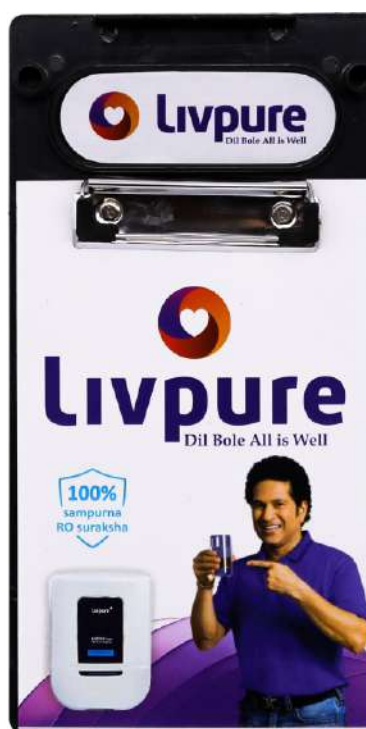

476

Dimension : 370 x 220 mm

Packaging : Poly

Top Ad Size : 154 x 40 mm

Bottom Ad Size : 212 x 325 mm

Plastic Clip Board With Pen Stand and Mobile Stand

Dimension : 295 x 152 mm
Packaging : Poly

Top Ad Size : 112.50 x 37.50 mm
Bottom Ad Size : 146 x 224 mm