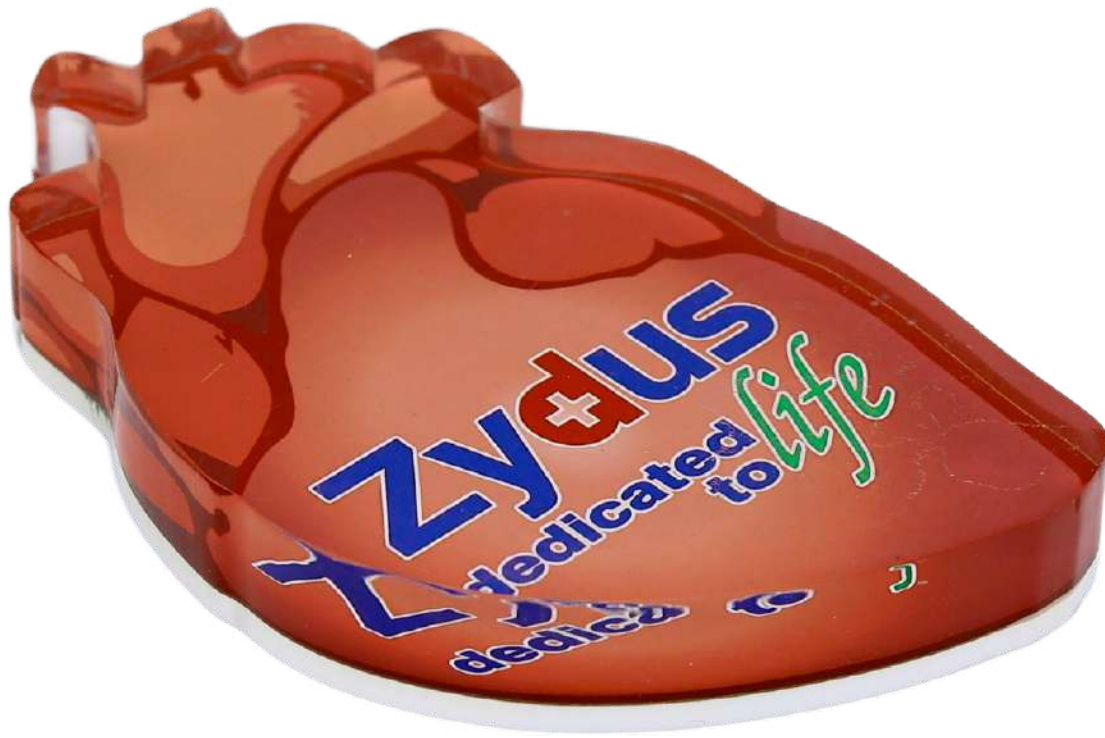

648

Dimension : 103 x 62 mm
Packaging : Poly

Ad Size : 103 x 62 mm
Weight : 70-75 Gms
Printing : Single Side