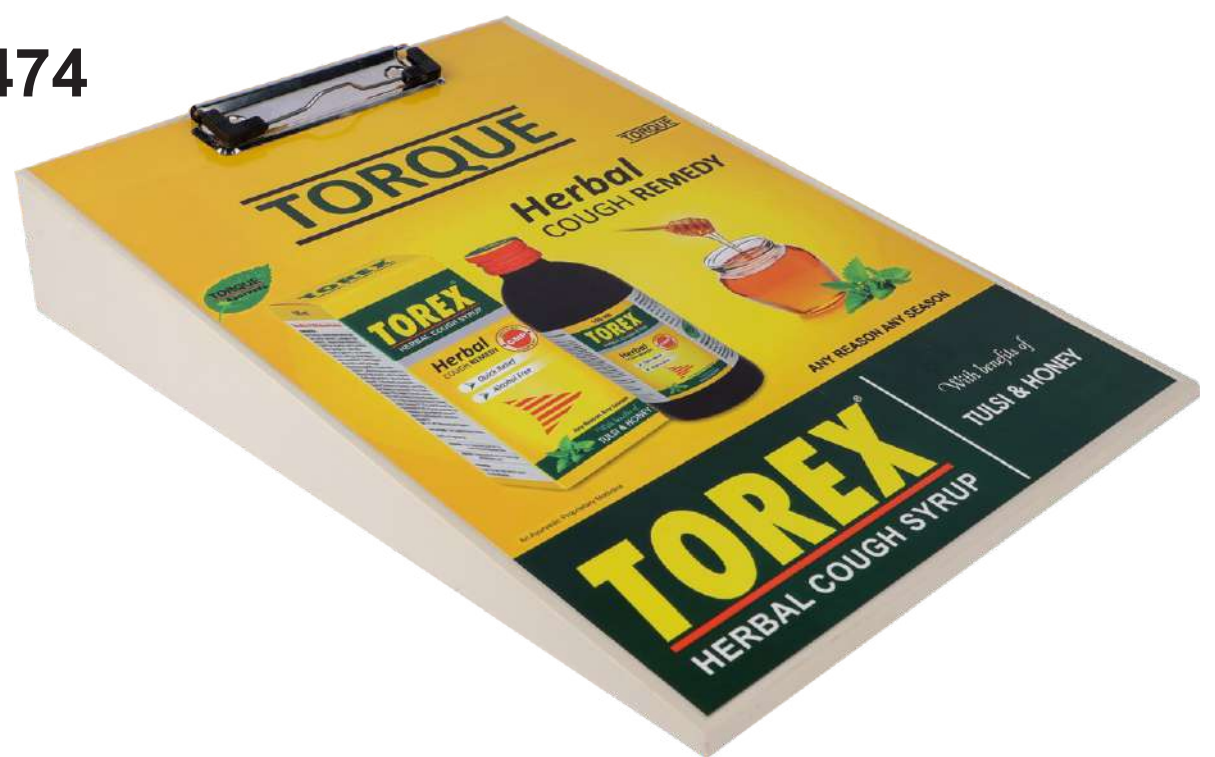

Dimension : 120 x 105 x 25 mm
Packaging : Box

Ad Size : 112 x 93 mm

468

Chit Pad With 130 Pages And Pen Stand

469

Dimension : 124 x 84 x 90 mm
Packaging : Box

Front Stand Ad Size : 89 x 25 mm
Back Ad Size : 77 x 81 mm

Plastic Clip Board

473

474

Dimension : 325 x 222 mm
Packaging : Poly

Ad Size : 212 x 316.50 mm

Plastic Clip Board With 2 Pens Holder

475

With Calendar