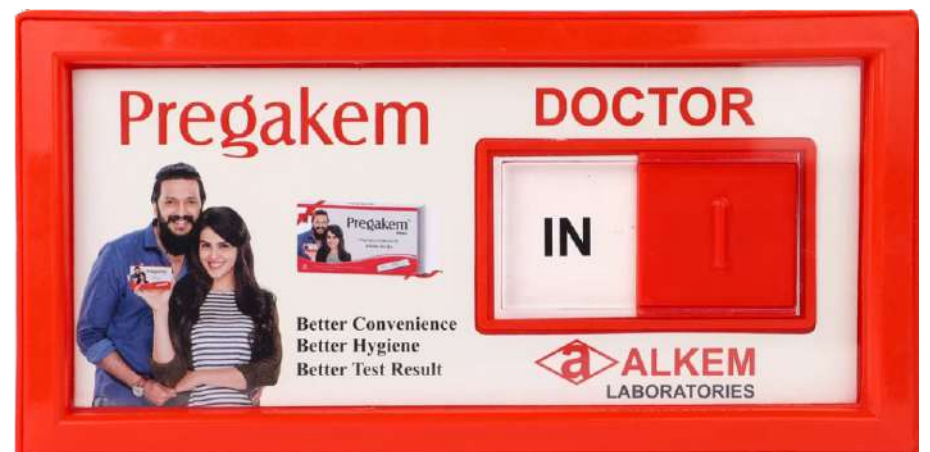

Dimension : 201 X 101 mm
Packaging : Box

Ad Size : 181 x 80 mm, 69 x 36.50 mm

698