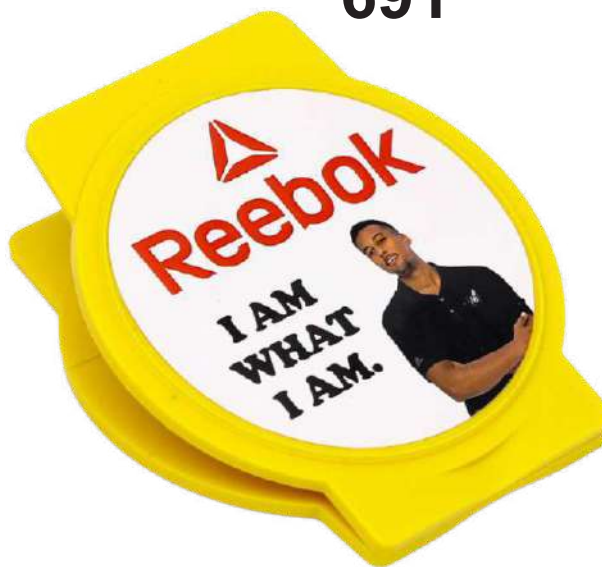

PLASTIC CLIP

690

691

Plastic Clip

Dimension : 81 x 70 mm
Packaging : Poly

Ad Size : 60 x 60 mm

692

693

Plastic Clip

Dimension : 83 x 68 mm
Packaging : Poly

Ad Size : 73 x 57.50 mm

694

695

Plastic Clip

Dimension : 85 x 54 mm
Packaging : Poly

Ad Size : 76 x 40 mm