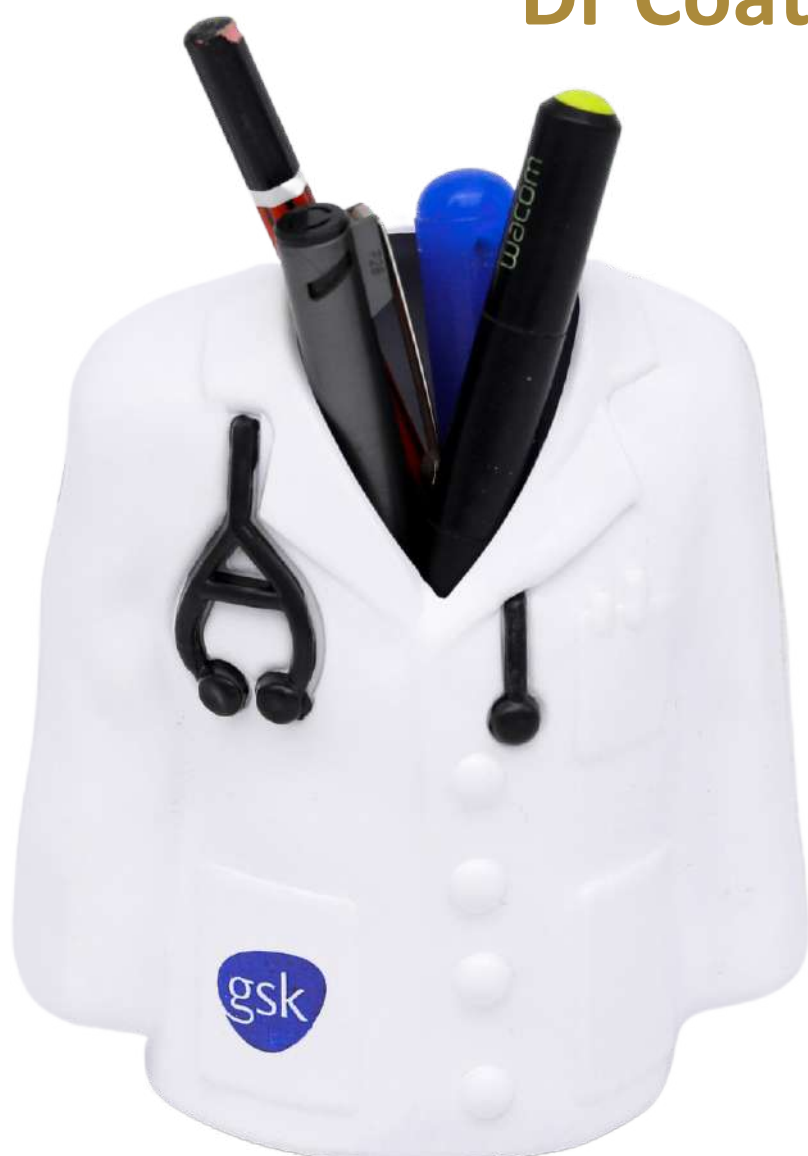

Dr Coat Pen Stand

394

Dimension : 70 x 115 x 125 mm
Packaging : Box

Front Ad Size : 21 x 24 mm
Back Ad Size : 55 x 10 mm