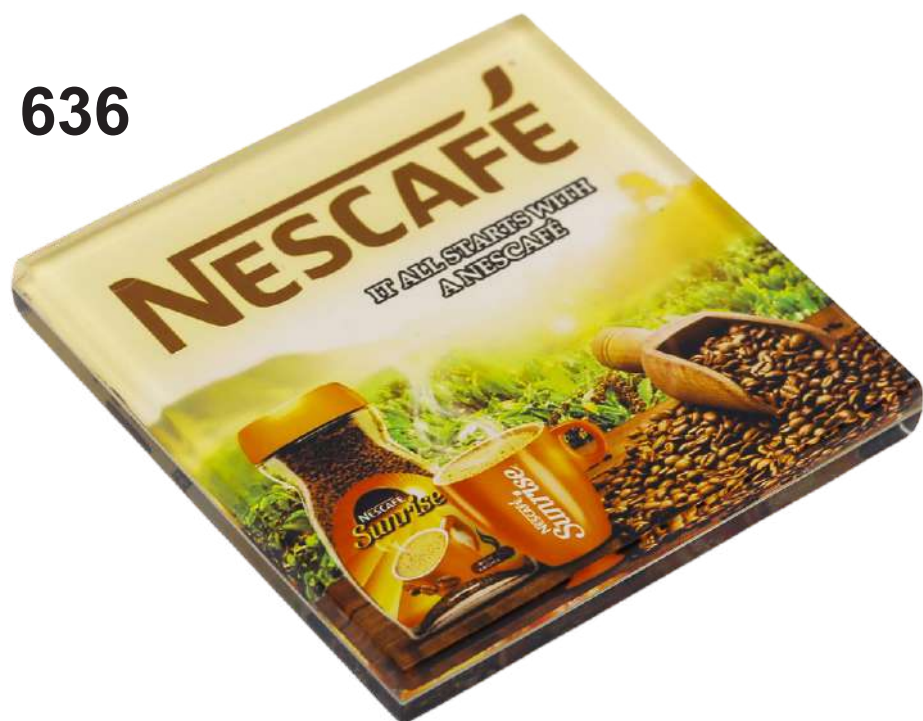

636

Dimension : 74 x74 mm
Packaging : Poly

Ad Size : 74 x 74 mm
Weight : 60-65 Gms
Printing : Both Side