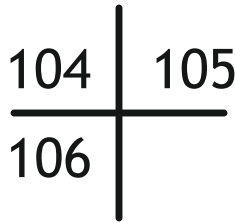

Dimension : 7.5" x 4.5" x 4"
 Dial Size : F: 97mmx27mm
 B: 181mmx75mm
 Coaster 54mm Round
 Gross Weight : 322 Grams

Dimension : 5" x 5" x 5.5" x 5"
 Dial Size : 430mmx100mm
 Gross Weight : 340 Grams

Pen Stand

Dimension : 6" x 3.5" x 3.5"
Dial Size : Front : 106mmx68mm
Back : 114mmx72mm
Coaster 54mm Round
Gross Weight : 425 Grams

Pen Stand

97 | 98
—+—
99

Dimension : 4.75" x 5.25" x 3"
Print Size : 114mmx54mm Coaster 54mm
Gross Weight : 440 Grams

Pen Stand

Dimension : 5" x 5" x 5.5" x 3.5"
 Print Size : 440mm x 65mm
 Gross Weight : 467 Grams

100	101
102	103

Dimension : 4.5" x 4.5" x 4.5"
 Print Size : 75mm x 102mm x 5 Sides
 Gross Weight : 225 Grams

Pen Stand

Dimension : 4.5" x 4" x 4"
 Dial Size : Front : 82mmx74mm
 Back : 82mmx100mm
 Gross Weight : 270 Grams

Dimension : 4.5" x 4" x 4"
 Dial Size : Front : 82mmx74mm
 Back : 82mmx100mm
 Gross Weight : 270 Grams